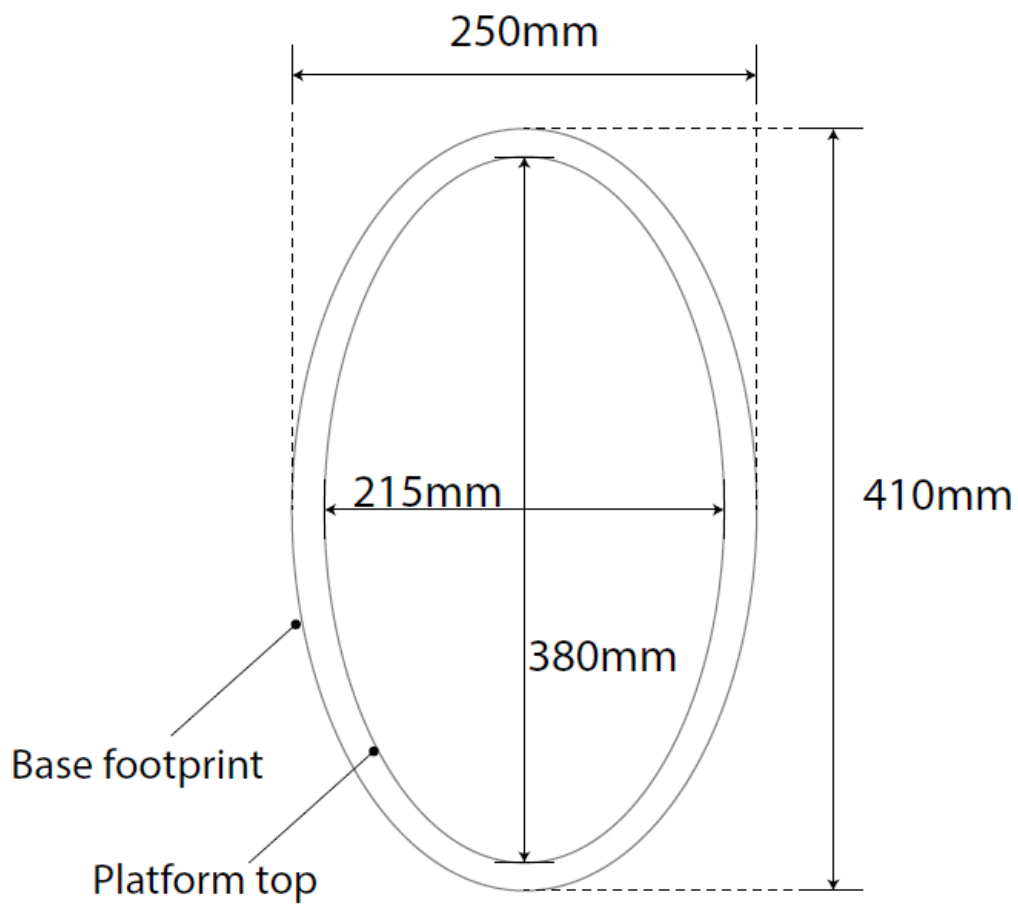

# easibathe®

50mm Uni Plinth